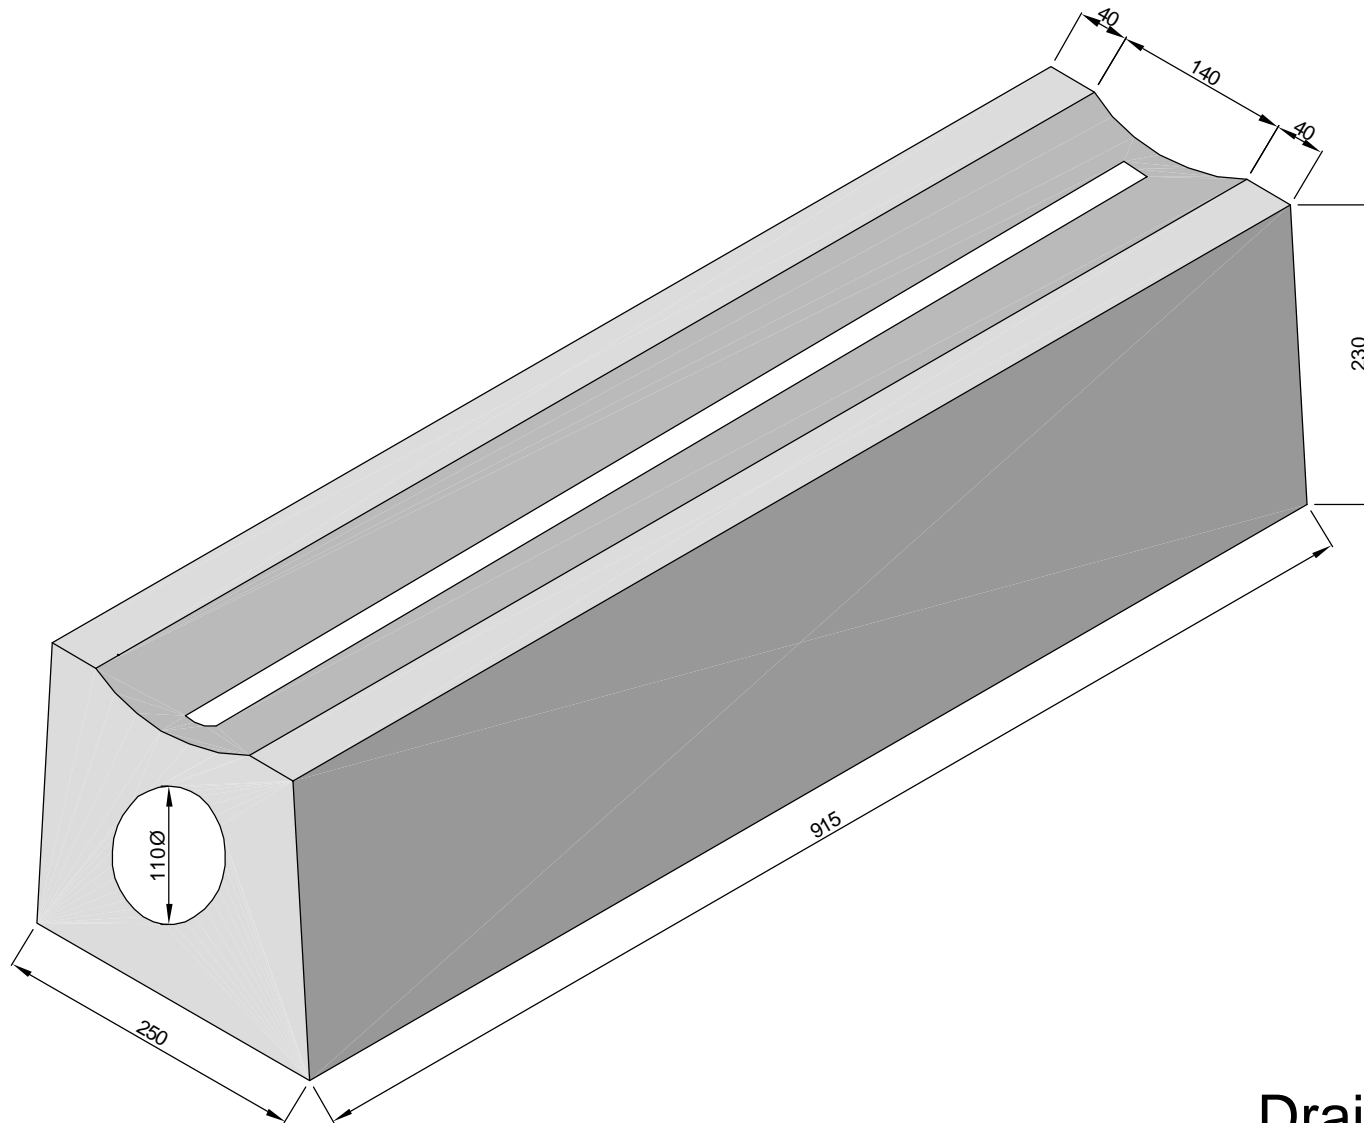

MOLLOY PRECAST

est. 1979 - BUILDING COMPONENTS :: WASTE WATER SOLUTIONS

Tullamore, Co. Offaly
Tel: 057 9326000

E: info@molloyprecast.com
W: www.molloyprecast.com

Dimensions in mm

Drainage Kerb